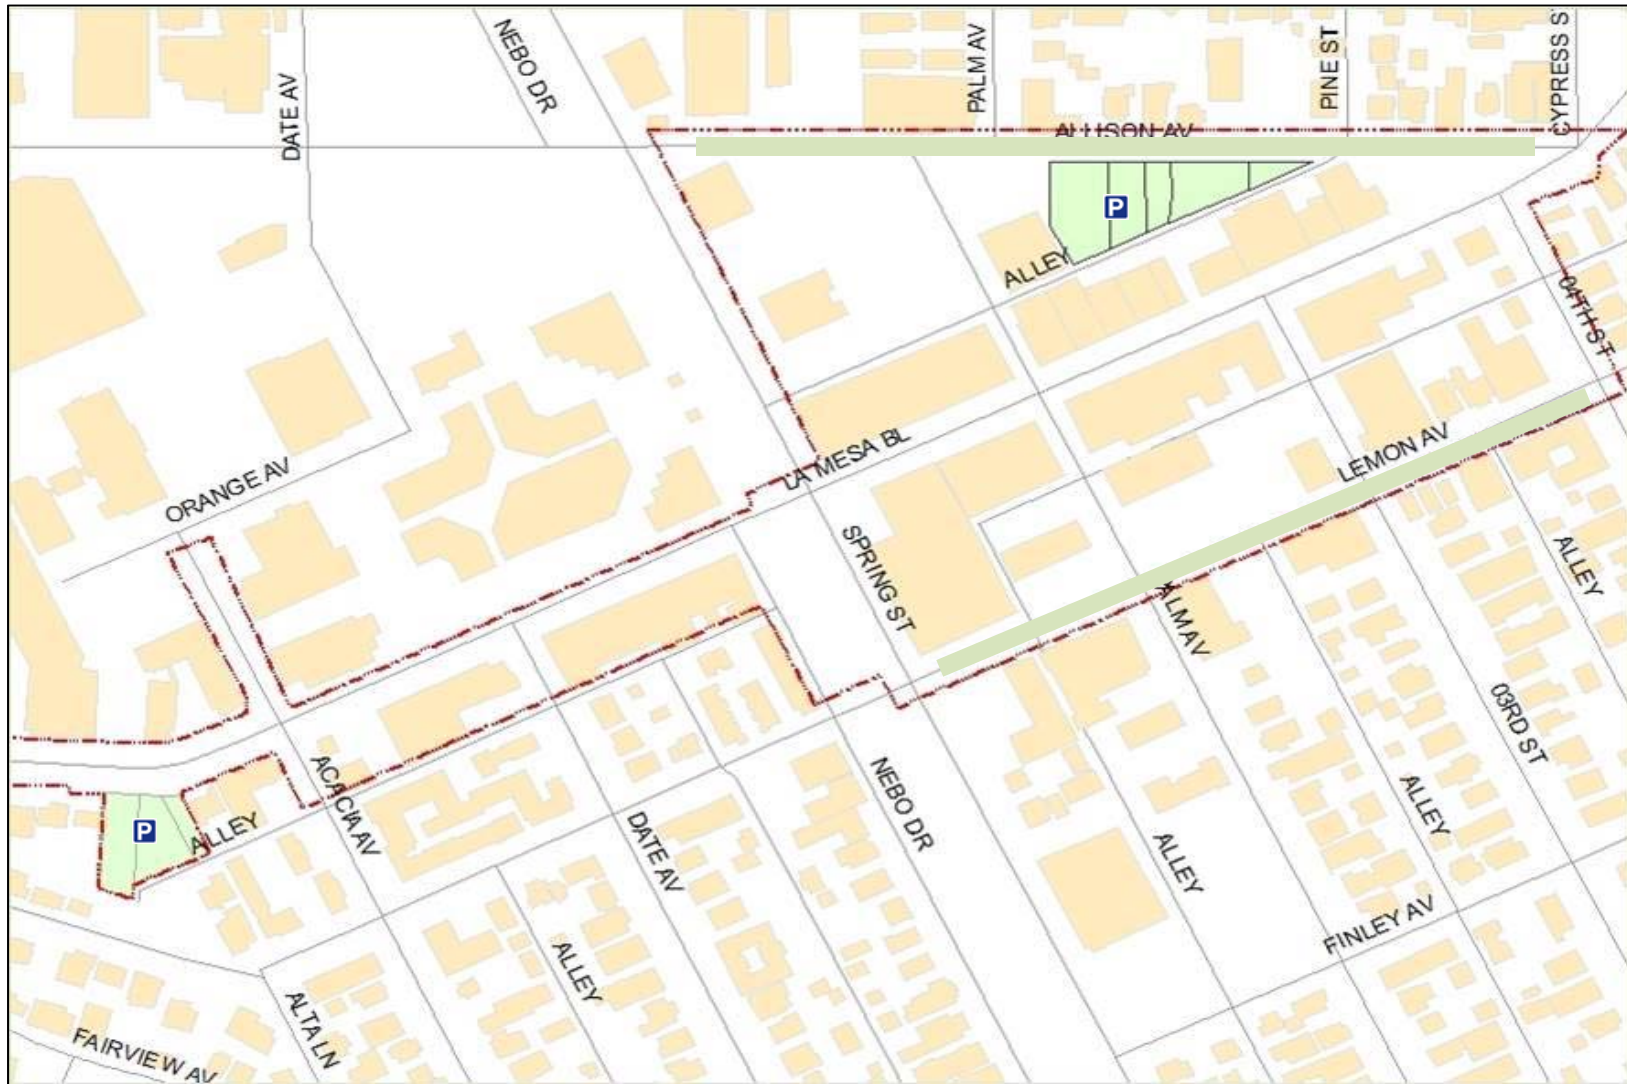

4-Hour Parking in Downtown La Mesa

✓ Coin Only Meters

✓ \$0.50/Hr. – 4 Hr. Max

✓ Lemon Ave. - \$0.75/Hr. – 4 Hr. Max.