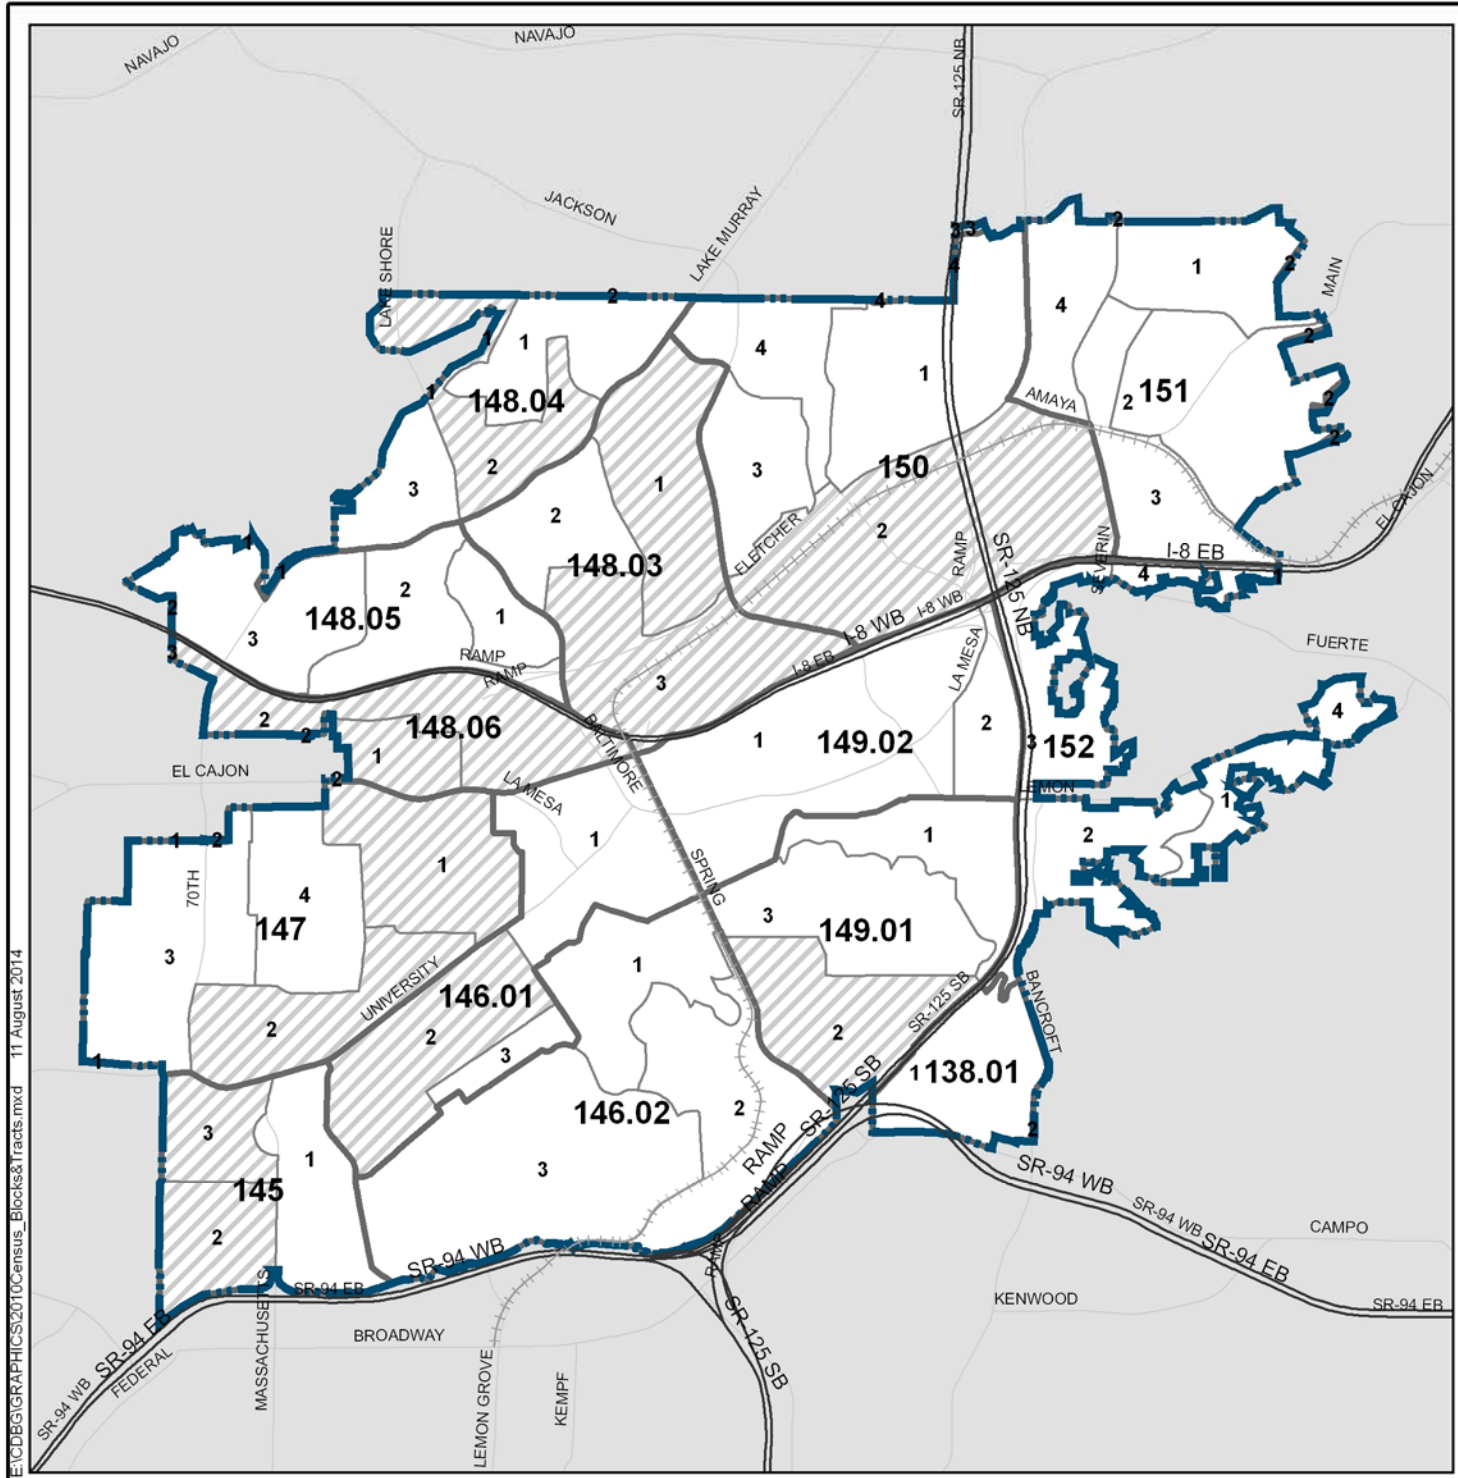

Community Development Block Grant (CDBG)

Low and Moderate Income Areas

Legend

-  Census Tract 2010
-  Census Block Groups 2010
-  2014 CDBG Eligible Areas
-  La Mesa Boundary
-  Major Road
-  Railroad

DATA SOURCES:
 SanGIS, 2014
 Low/Moderate Income Summary Data (LMISD)
 US Department of Housing and Urban
 Development (HUD) 2014

E:\CDBG\GGRAPHICS\2010Census_Blocks\Tracts.mxd 11 August 2014